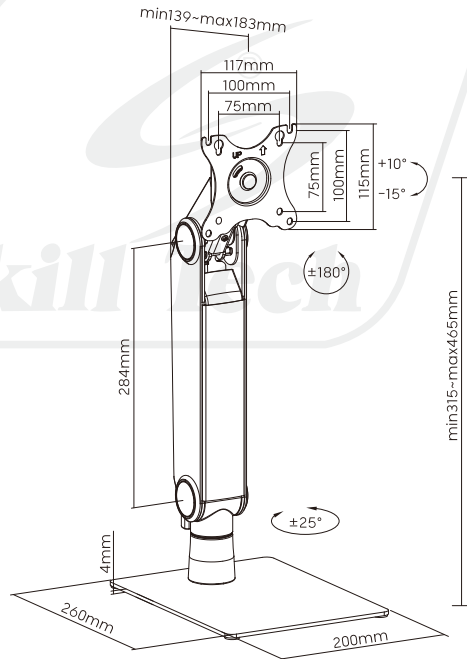

# SH78 T01

## Monitor Desk Stand

For Most 17"-32" Monitors

### Easy-to-Adjust Freestanding Design for Ergonomic Screen Positioning.

Screen Size  
**17"-32"**

VESA Compatible  
**75x75 100x100**

Weight Capacity  
**2-8kg/4.4-17.6lbs**

Tilt Range  
 **$+10^\circ$  -  $-15^\circ$**

Screen Rotation  
 **$+180^\circ$  -  $-180^\circ$**

Swivel Range  
 **$+25^\circ$  -  $-25^\circ$**

Cable Management

Curved Monitor

**Adjustable Spring Gauge**  
enables perfect weight balance for monitors